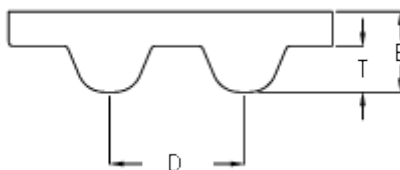

Data Sheet

Article number: 602932750079

Description: Gates timing belt POWERGRIP®
GTX 600 8MX 20

Measures

D (Pitch)	= 8
Height B mm	= 5.6
Height T mm	= 3.4
Length	= 600
Number of teeth	= 75
Type	= 600 8MX 20
Width	= 20